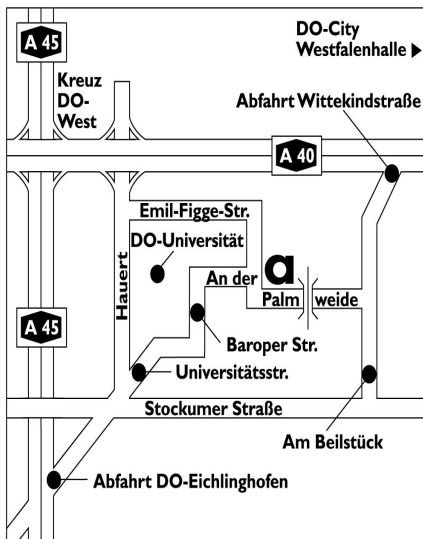

From Bremen you drive the A 1 up to the motorway crosses with the A 44 and drives to the direction of Dortmund. Coming from Kassel A 44) (in further course this motorway automatically turns into the B 1) drive in the direction of Bochum. Leave the B 1 at the exit Hombruch. Now you are on the "Wittekindstraße". At the 2nd cross-way turn right (Schönau) – This street is already "An der Palmweide". Follow the street a couple of hundred meters. Directly behind the railway underpass you find on the right hand the building no. 55. You find parking behind the building.

From the **direction of Frankfurt** you are coming by the A 45. Take the exit Dortmund-Eichlinghofen, turn right in the direction of Eichlinghofen (Universität), behind the first cross way turn left in the direction of Universität Campus Nord, at the 2nd cross way turn right into the Emil-Figge-Straße (through the university district) as far as the sign Barop, then direct behind the curl curve in the first gateway on left hand. An der Palmweide 55

From the **direction of Bochum**: Take the A 40 as far as exit Dortmund-Dorstfeld. Behind the first traffic lights turn left, then turn left again into the Emil-Figge-Straße, drive on (through the university district) as far as the sign Barop, then direct behind the curl curve in the first gateway on left hand. An der Palmweide 55

Travelling by means of Public Transport

Go to Dortmund Main Station. Take the underground in the direction Westfalenstadion (you can go by all trains). Get off at the station "Stadtgarten", go one floor downstairs and take the underground U42 in the direction "Hombruch". Get off at the station "An der Palmweide" and cross the pedestrian lights on the left hand in the street "An der Palmweide". Follow the street. After approx. 400 m on the right hand you find **assistenz**. (white house). The entrance is backwards of the house.