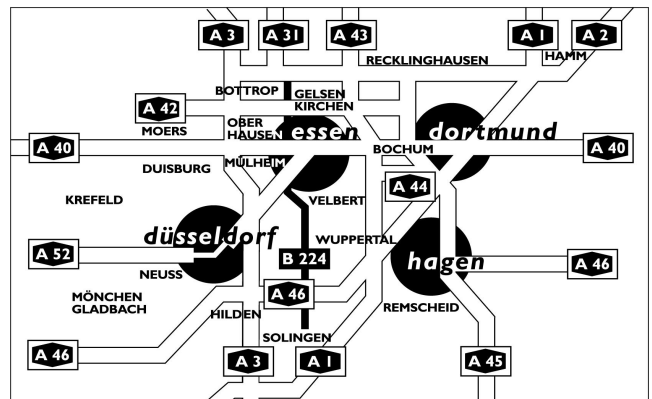

From Bremen you drive the A 1 up to the motorway crosses with the A 44 and drives to the direction of Dortmund. Coming from Kassel A 44) (in further course this motorway automatically turns into the B 1) drive in the direction of Bochum. Leave the B 1 at the exit Hombruch. Now you are on the "Wittekindstraße". At the 2nd cross-way turn right (Schönau) – This street is already "An der Palmweide". Follow the street a couple of hundred meters. Directly behind the railway underpass you find on the right hand the building no. 55. You find parking behind the building.

From the **direction of Frankfurt** you are coming by the A 45. Take the exit Dortmund-Eichlinghofen, turn right in the direction of Eichlinghofen (Universität), behind the first cross way turn left in the direction of Universität Campus Nord, at the 2nd cross way turn right into the Emil-Figge-Straße (through the university district) as far as the sign Barop, then direct behind the curl curve in the first gateway on left hand. An der Palmweide 55

From the **direction of Bochum**: Take the A 40 as far as exit Dortmund-Dorstfeld. Behind the first traffic lights turn left, then turn left again into the Emil-Figge-Straße, drive on (through the university district) as far as the sign Barop, then direct behind the curl curve in the first gateway on left hand. An der Palmweide 55

Travelling by means of Public Transport

Go to Dortmund Main Station. Take the underground in the direction Westfalenstadion (you can go by all trains). Get off at the station "Stadtgarten", go one floor downstairs and take the underground U42 in the direction "Hombruch". Get off at the station "An der Palmweide" and cross the pedestrian lights on the left hand in the street "An der Palmweide". Follow the street. After approx. 400 m on the right hand you find **assistenz**. (white house). The entrance is backwards of the house.